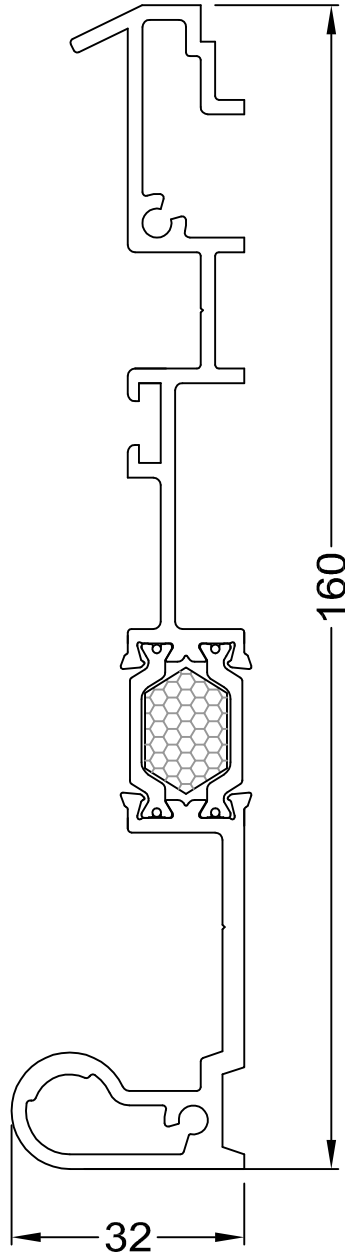

Sunfold House, Wymondham business Park,
Chestnut Drive, Wymondham, Norfolk, NR18 9SB

Tel: 01953 423423 Fax: 01953 423430
E mail: info@sunfold.com

SFER

sunfold

DETAIL: Wall junction isolates 160 mm

OUTSIDE

INSIDE

Wall junction isolates 160 mm	
Part No.	2132
Thickness (mm)	540 mm
Stock Length	4,0 m 5,0 m 6,0 m 7,0 m