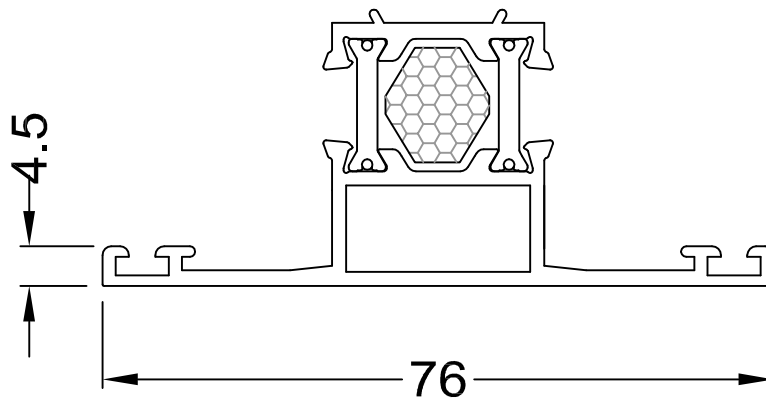

DETAIL: Glazing Bar

OUTSIDE

INSIDE

Glazing bar upper section

Part No.	2428
Thickness (mm)	187
Stock Length	6,0 m

Glazing bar lower part

Part No.	2429
Thickness (mm)	245
Stock Length	6,0 m