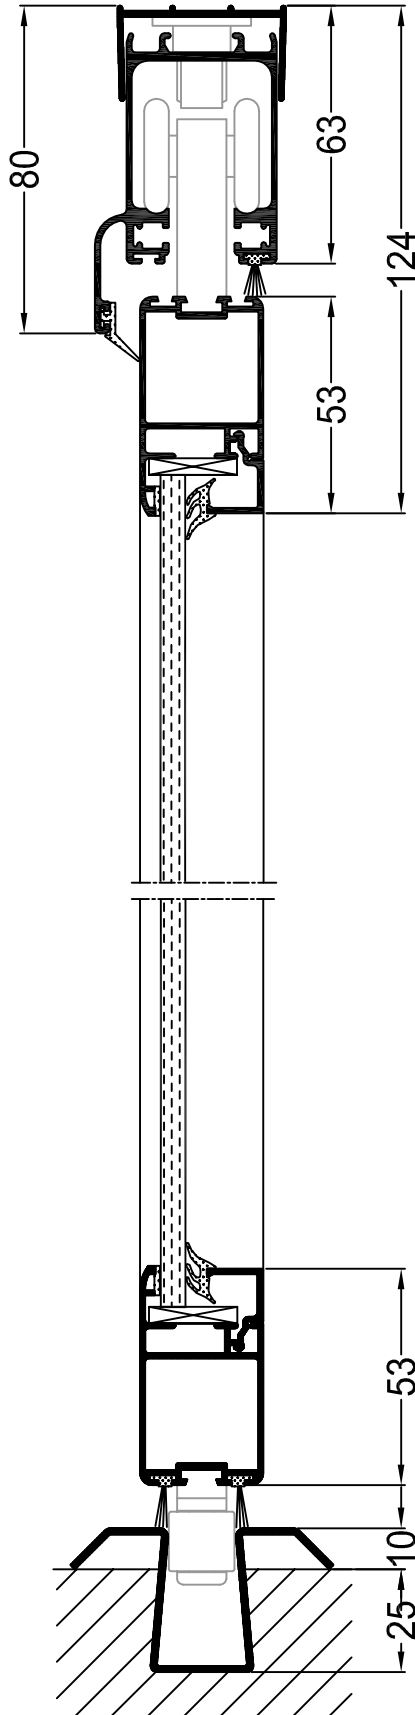

Sunfold House, Wymondham business Park,
Chestnut Drive, Wymondham, Norfolk, NR18 9SB

Tel: 01953 423423 Fax: 01953 423430
E mail: info@sunfold.com

SFT-30

VERTICAL SECTIONS: Bottom Flush Track

OUTSIDE

INSIDE

Bottom flush track stainless steel