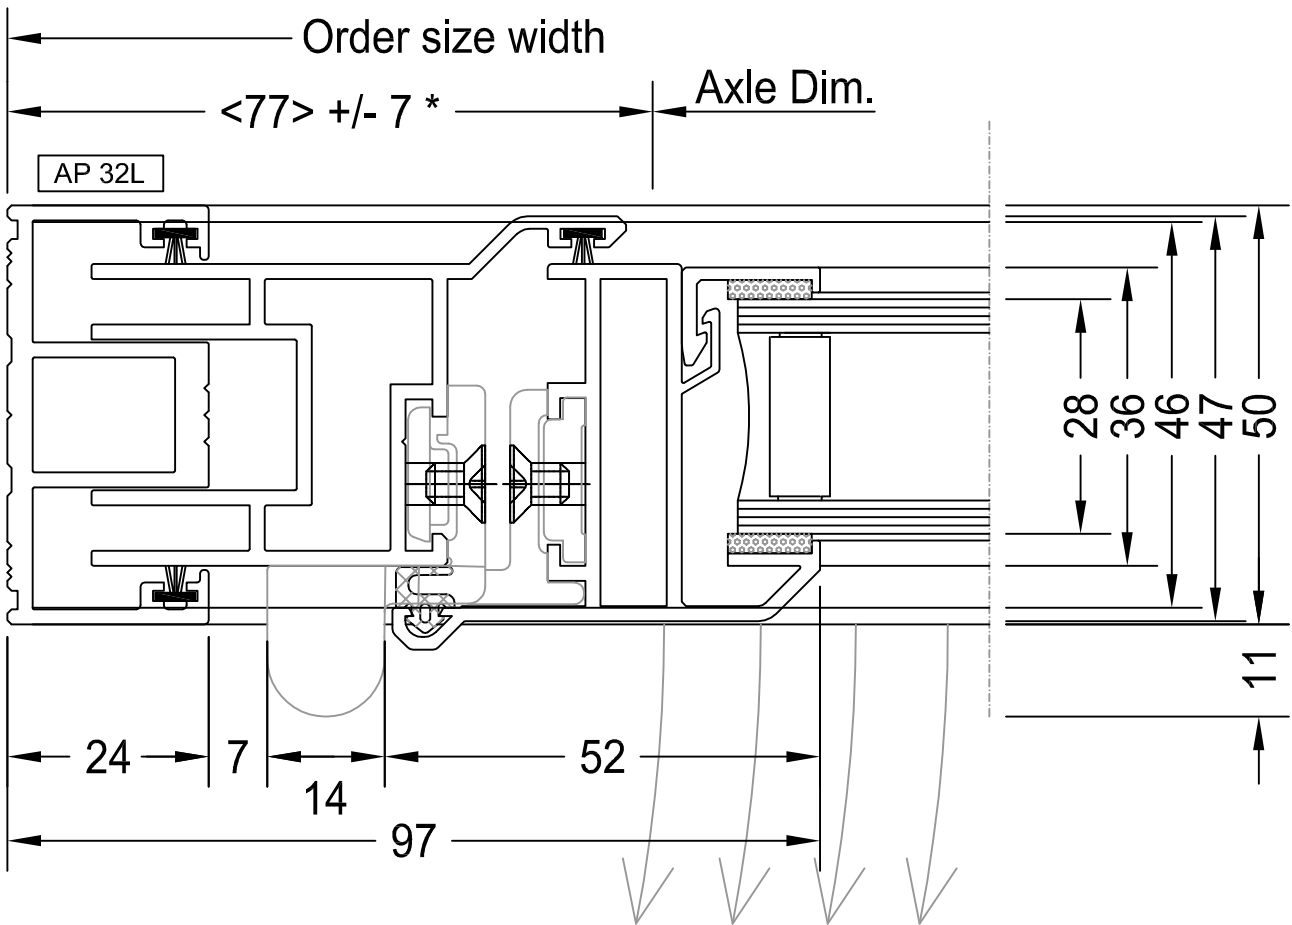

WALL CONNECTION FIRST PANEL LEFT: Adjustable +/- 7mm - Opening In

*OUTSIDE*

\* Size inside frame

*INSIDE*