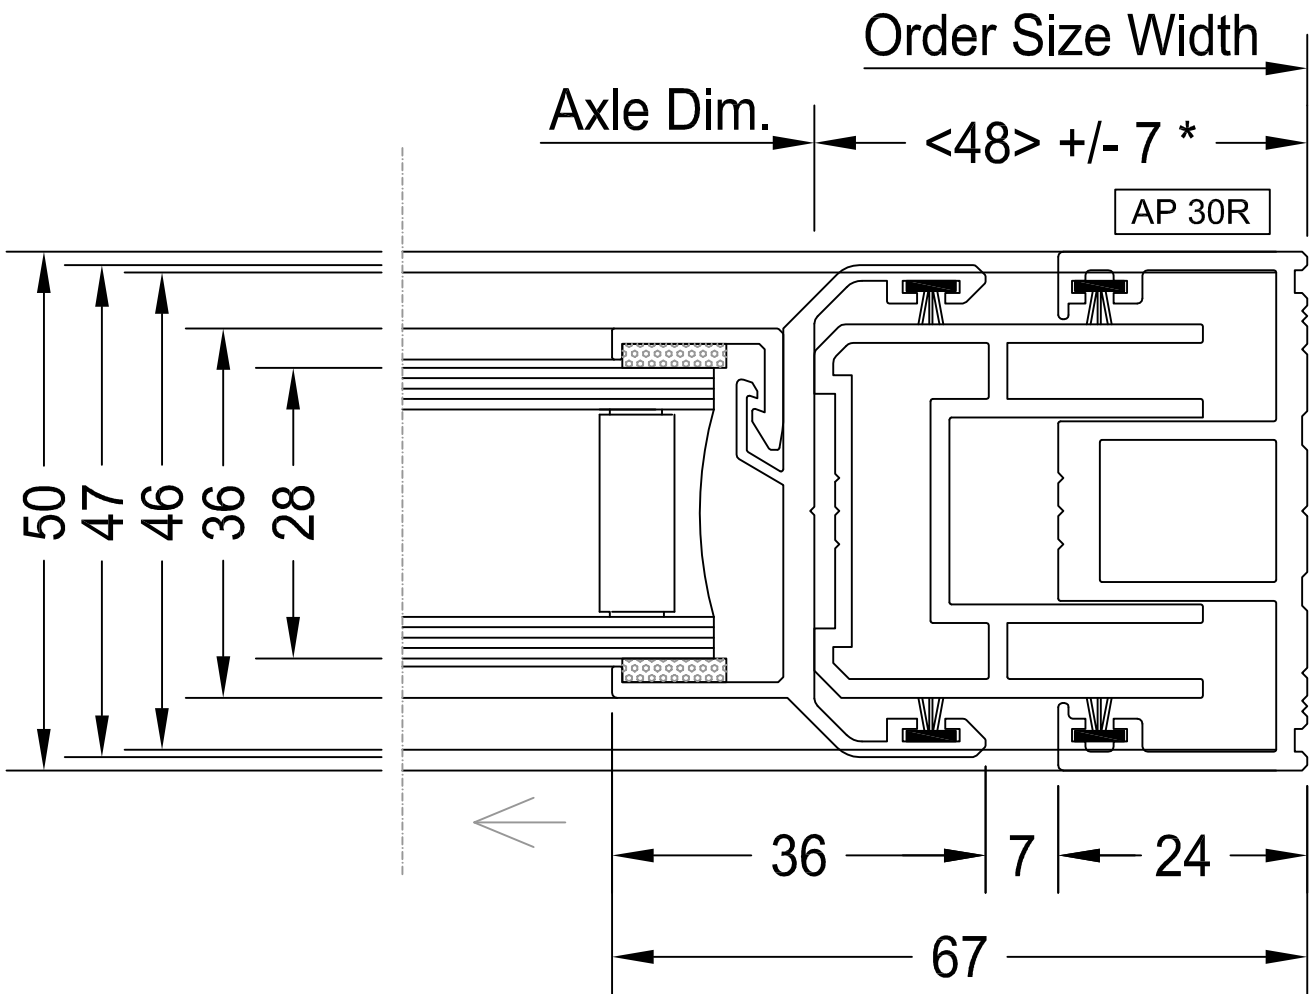

WALL CONNECTION RIGHT SIDE - SLIDE PANEL: Adjustable +/- 7mm - Opening In

OUTSIDE

* Size inside frame

INSIDE