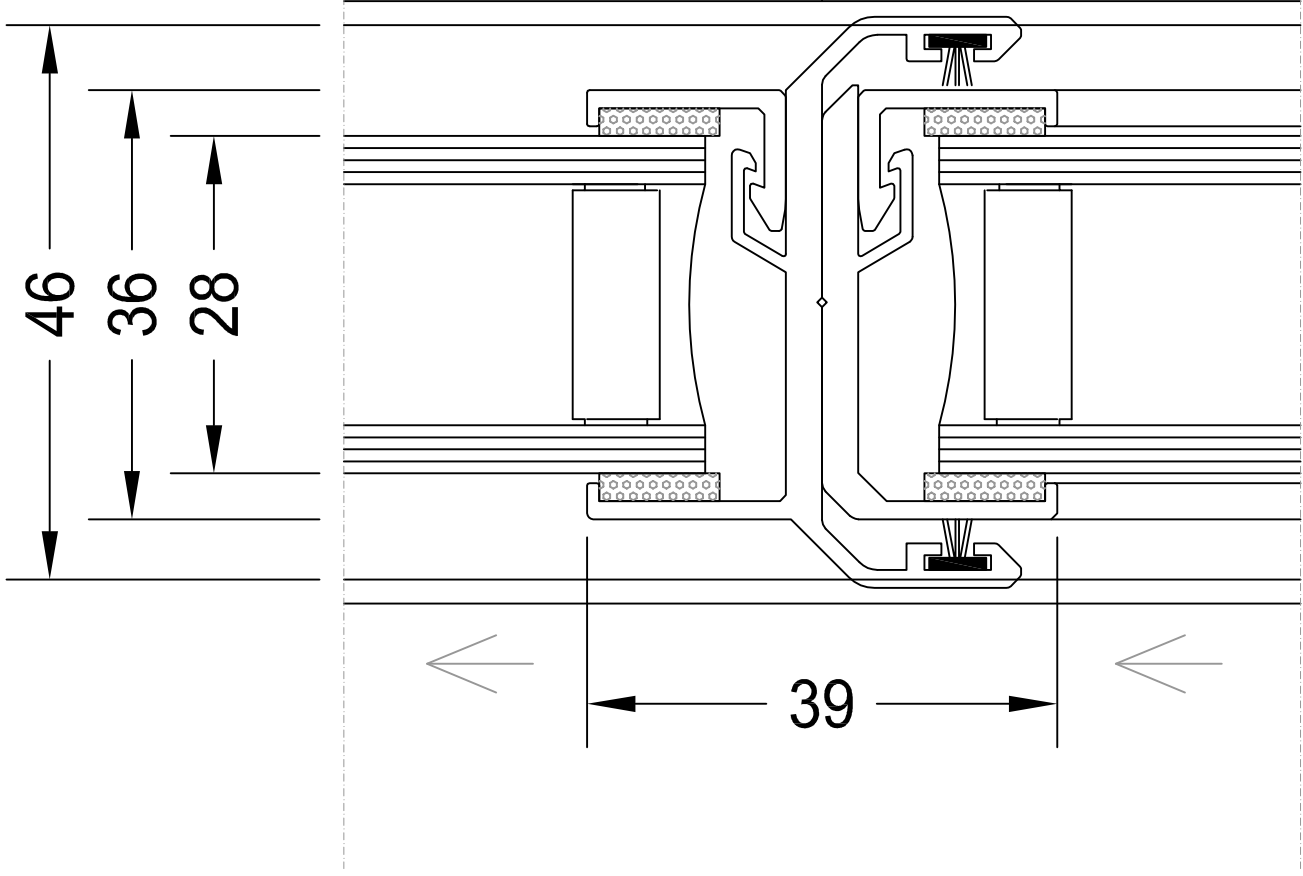

SLIDING PANEL - Left Side Opening - Opening In

*OUTSIDE*

Axle Dim. Axle Dim.

AP 20L

*INSIDE*