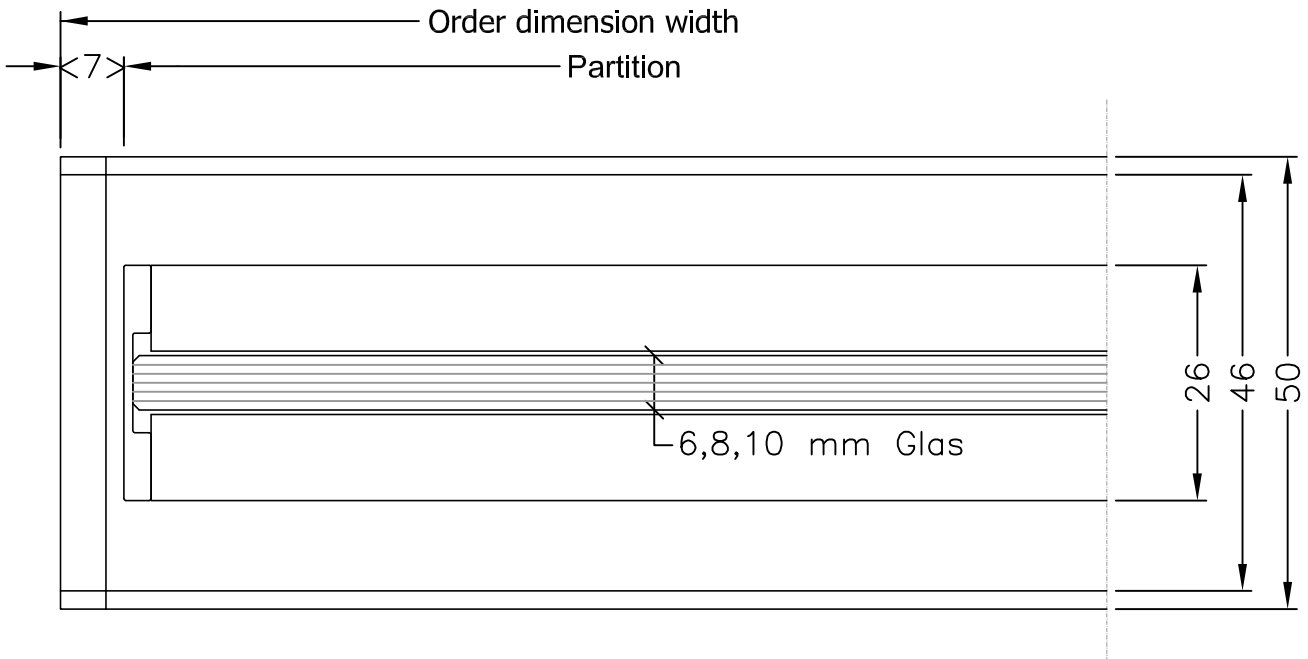

Sunfold House, Wymondham business Park,
Chestnut Drive, Wymondham, Norfolk, NR18 9SB

Tel: 01953 423423 Fax: 01953 423430
E mail: info@sunfold.com

SFK-25

AP-30L

sunfold

SIDE CONNECTION: Left without weather angle set open to inside

OUTSIDE

INSIDE