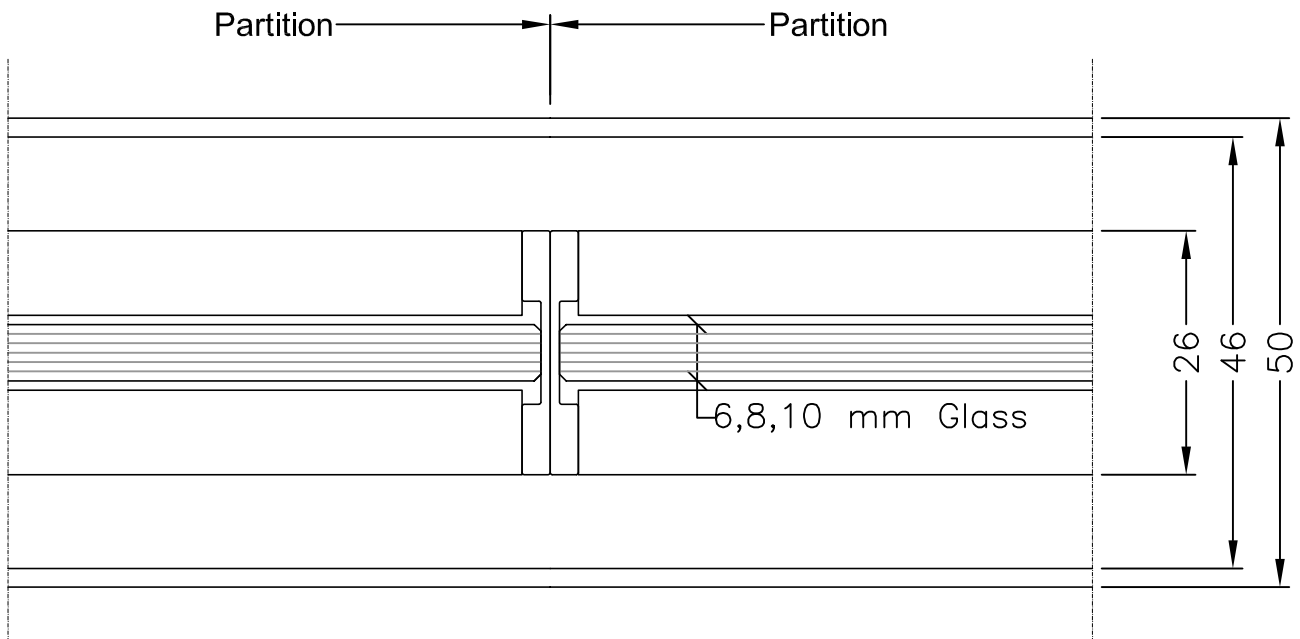

Sunfold House, Wymondham business Park,
Chestnut Drive, Wymondham, Norfolk, NR18 9SB

Tel: 01953 423423 Fax: 01953 423430
E mail: info@sunfold.com

SFK-25

AP-20L

PANEL/PANEL CONNECTION: Set leftside opening to inside/outside

OUTSIDE

INSIDE